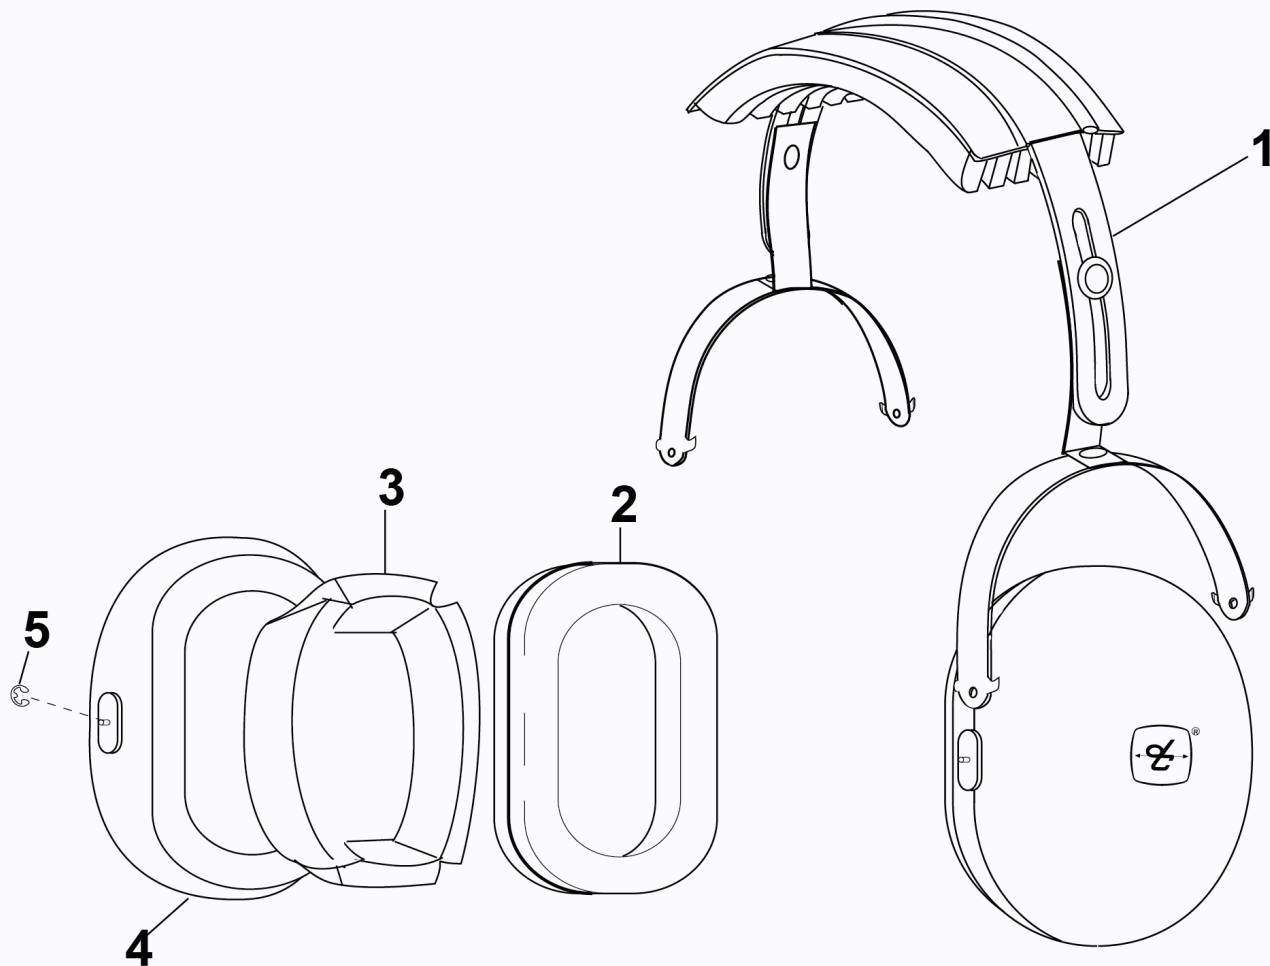

PARTS LIST
MODEL 19A

No.	Description	Part No.
1	Headband Spring & Stirrup Assy	12365G-02
2	Earseal (pair)	18316G-02
3	Dome Filter (1 each)	24505P-02

No.	Description	Part No.
4	Dome, Stamped	10634G-12
5	Retaining Ring (10/pk)	00009M-03